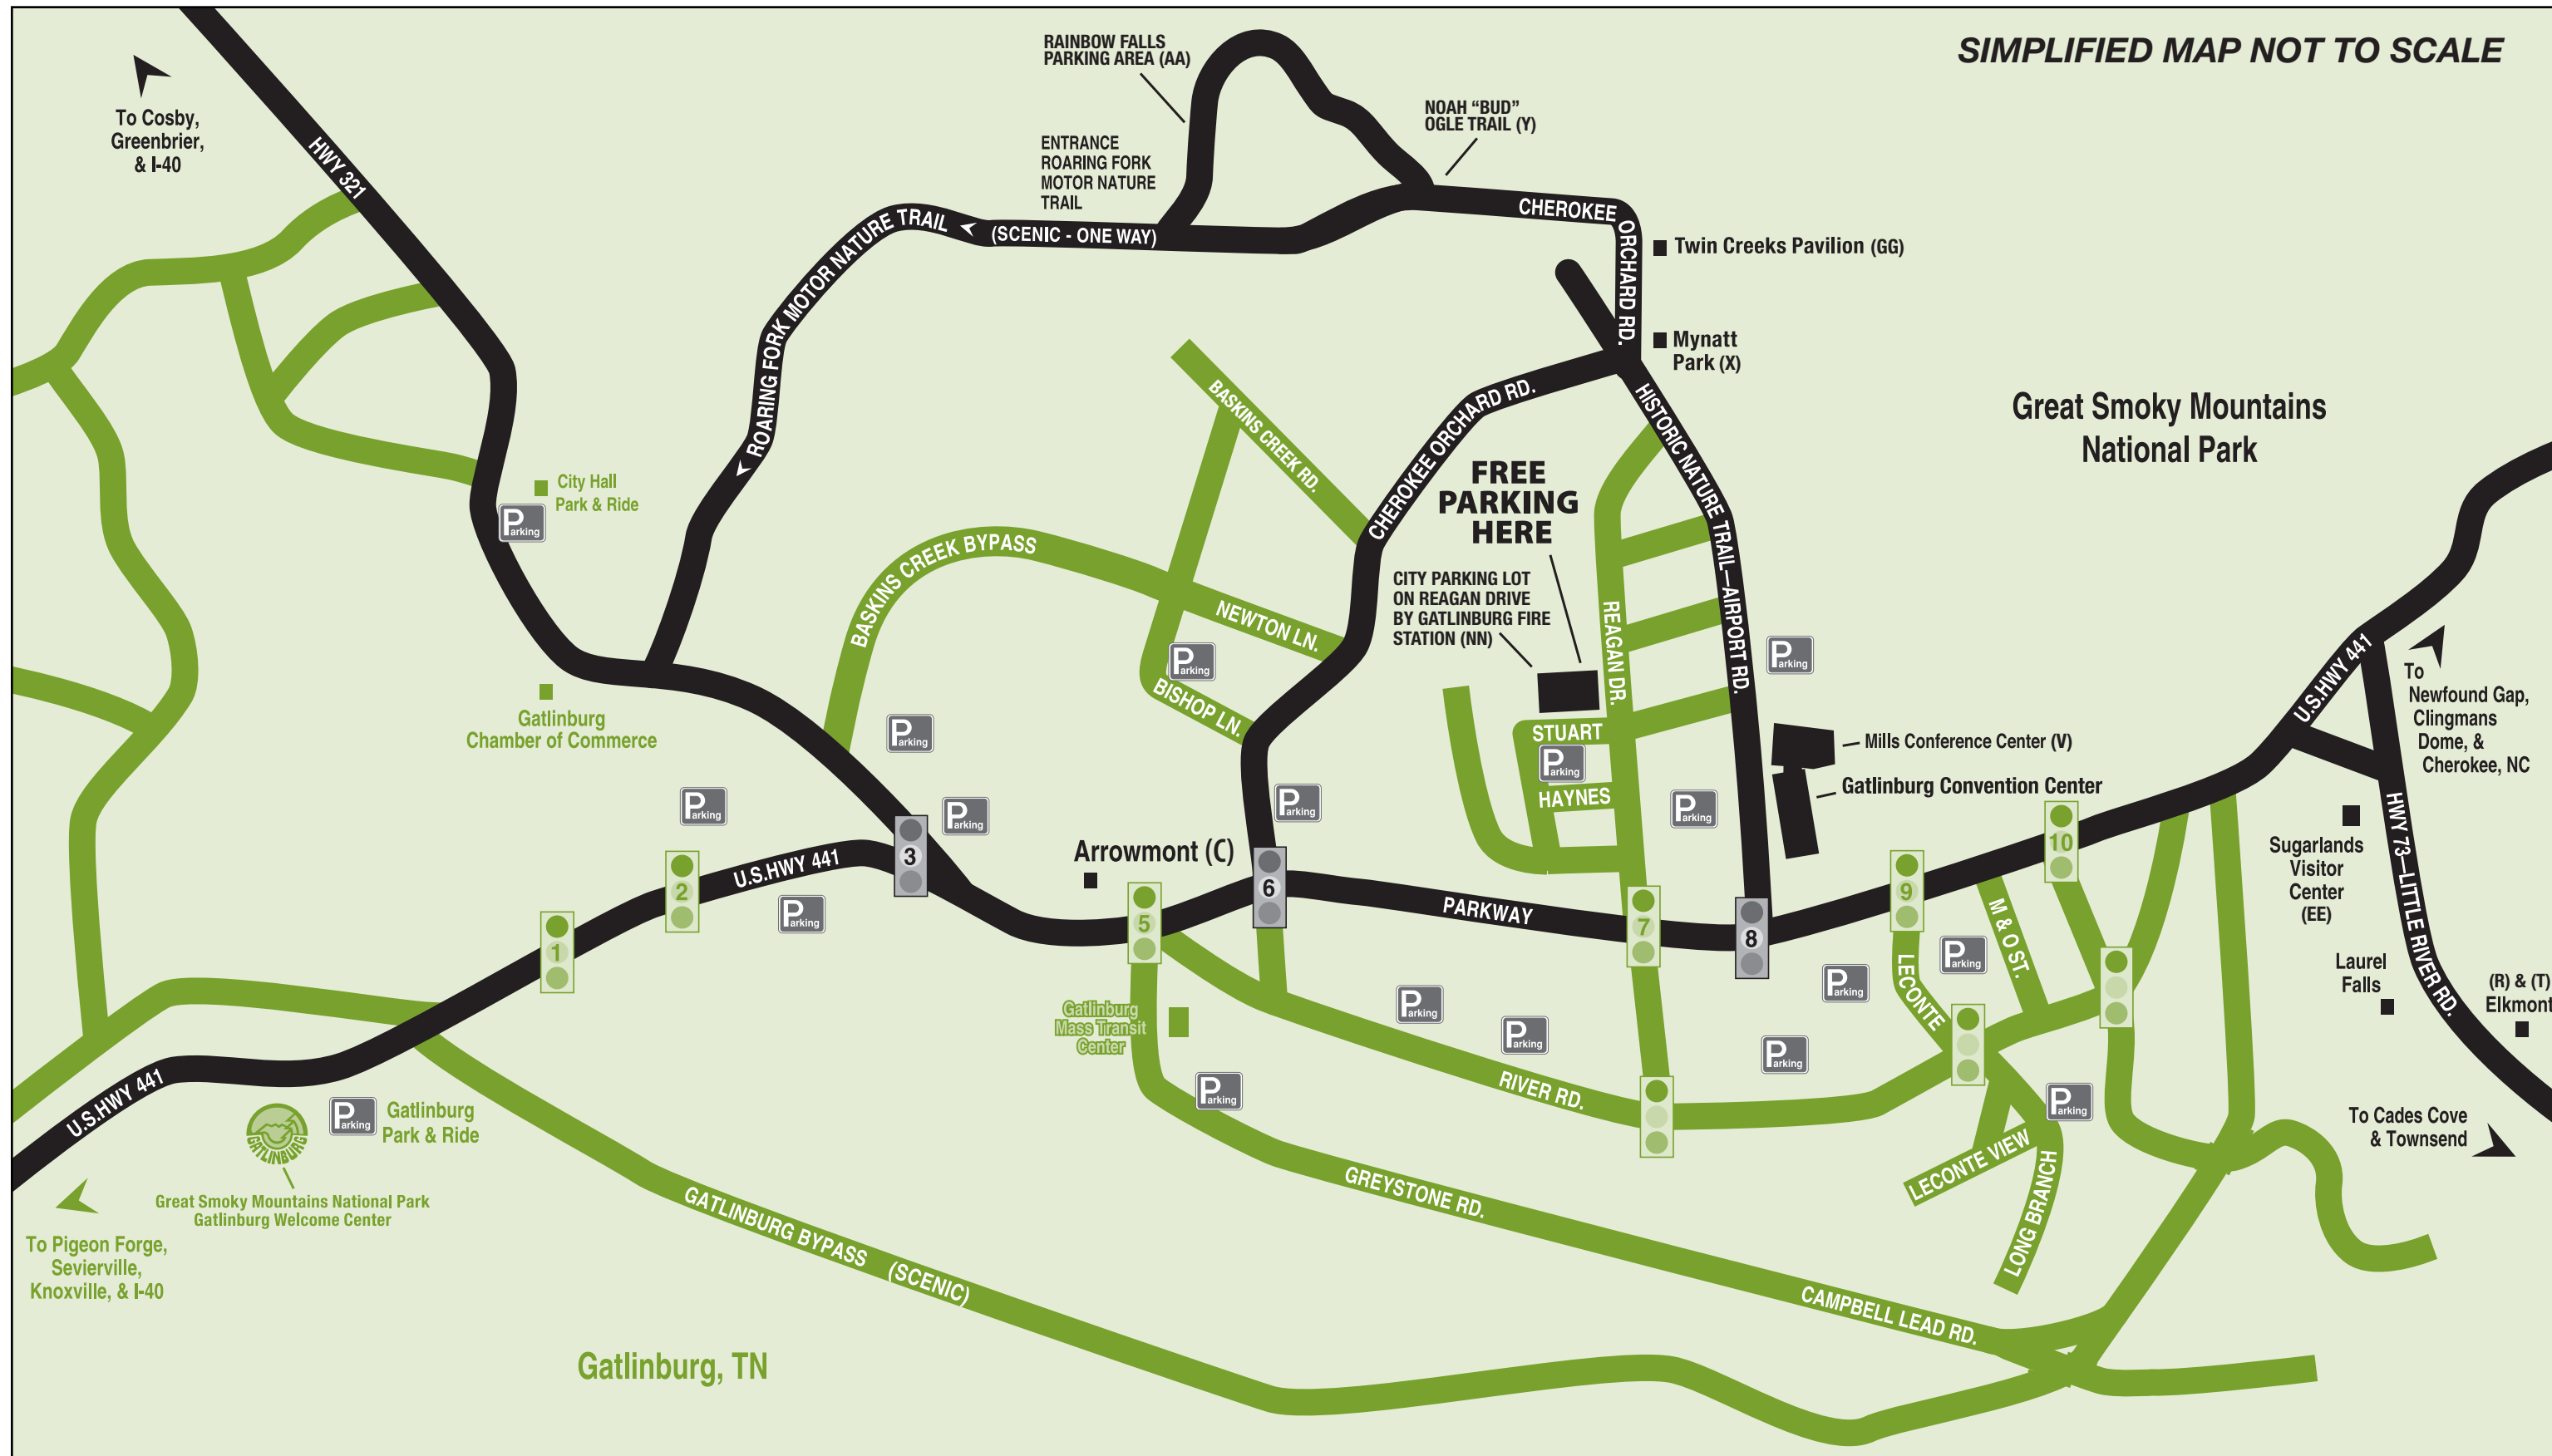

City of Gatlinburg and Local Parking Map

SIMPLIFIED MAP NOT TO SCALE

Gatlinburg, TN

To Cosby, Greenbrier, & I-40

To Newfound Gap, Clingmans Dome, & Cherokee, NC

To Pigeon Forge, Sevierville, Knoxville, & I-40

To Cades Cove & Townsend